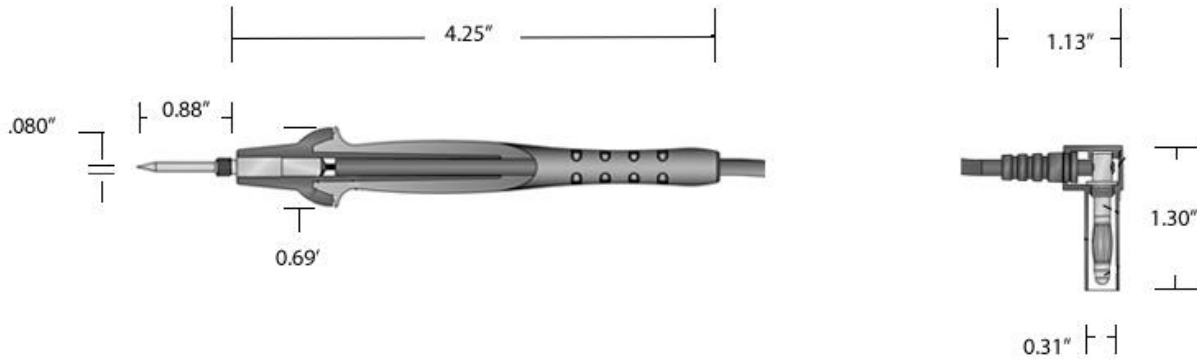

## Technical Data Sheet

### Model – 8000 Series Test leads

8043S Shown

**Features:**

- Sharp Gold Plated Tips
- 18 GA Silicone leads with 440 count wire for soft and flexible wire
- Low resistance gold contacts
- Reliable Soldered connections for extra durability
- Available Lengths 24", 36", 48", 60", 72", 96" & 120"
- Gold plated screw on accessories (optional)

**Material:**

Probe Body- Vinyl Tip and soft PVC handle.  
 Probe Tip- Gold Plated Stainless Steel  
 Banana Connector- Nylon connector with Gold plated 4mm banana plug.

**Ratings:** CAT III 1000V, CAT IV 600V, 10 AMP