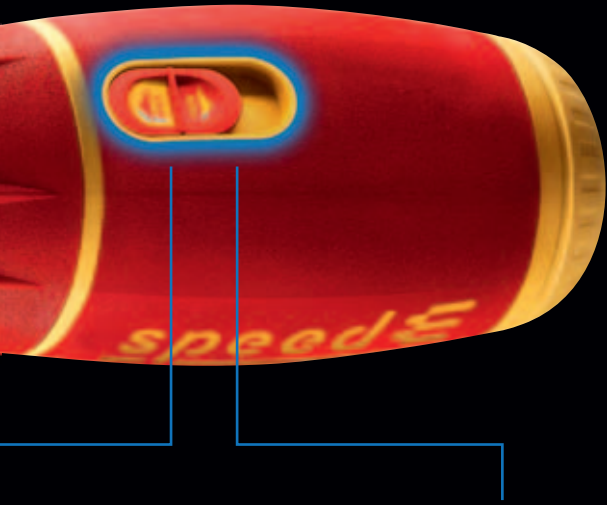

THE ORIGINAL
FROM WIHA

NEW
MORE
POWER

Retailer version

FAST HAS NEVER BEEN SO UNIQUE.

speedEII
THE E-SCREWDRIVER

Wiha presents the new speedE[®]II – faster, stronger and even more versatile. This is because the new speedE[®]II has two power levels, 0.4 Nm and 1.0 Nm, as a result the speedE[®]II is suitable for an even wider range of applications. The integrated material protection function ensures safety at both performance levels. With the new speedE[®]II, Wiha shows that everything can always be done a little bit better – to open up new sales potential for you.

**THE
ORIGINAL**
FROM WIHA

**Work safely
up to 1,000 VAC**

**3 times faster
than by hand**

**Hand and
muscle-friendly work**

**Strong LED
ring light**

**Made in
Germany**

**2 material
protection levels**

NEW
MORE
POWER

FAST HAS NEVER BEEN SO POWERFUL.

Material protection function at 1.0 Nm: Perfect for larger threaded screws.

Thanks to the new 1.0 Nm power level, speedE®II is now also the ideal tool for fastening tasks requiring greater force. Wherever larger threaded screws are used, with speedE®II you can complete the job 3 times faster than with a conventional screwdriver.

FAST HAS NEVER BEEN SO SAFE.

Material protection function at 0.4 Nm: Perfect for larger delicate applications.

Where more sensitive fastening is required, the power level 0.4 Nm is selected. This allows even sensitive screw connections to be carried out in the shortest possible time, of course with the automatic material protection function to prevent damage to the component in the case of particularly delicate screw connections.