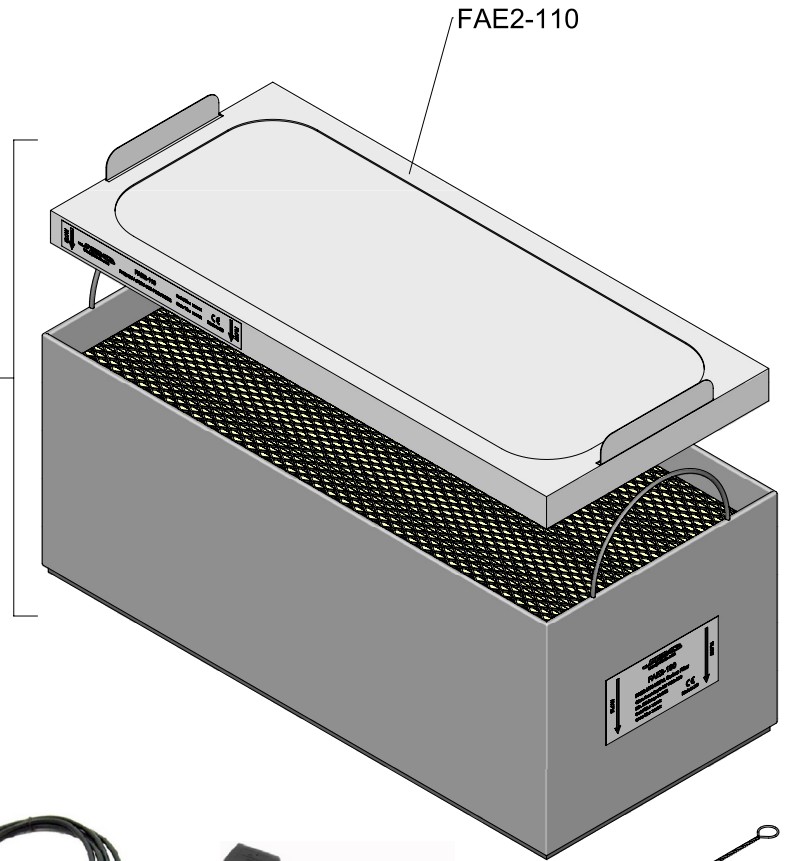

FAE2-5B 100/120/230V
FAE2-5B FUME EXTRACTOR

SPARE PARTS	
FAE2-5B:	
-CIRCUIT:	0023486
-INLET VALVE:	0018831
-H13 + CARBON + M5 FILTER:	FAE2-100
-M5 PRE-FILTER:	FAE2-110

FAE2-5B 100/120/230V FUSE T-8A

FAE2-5B